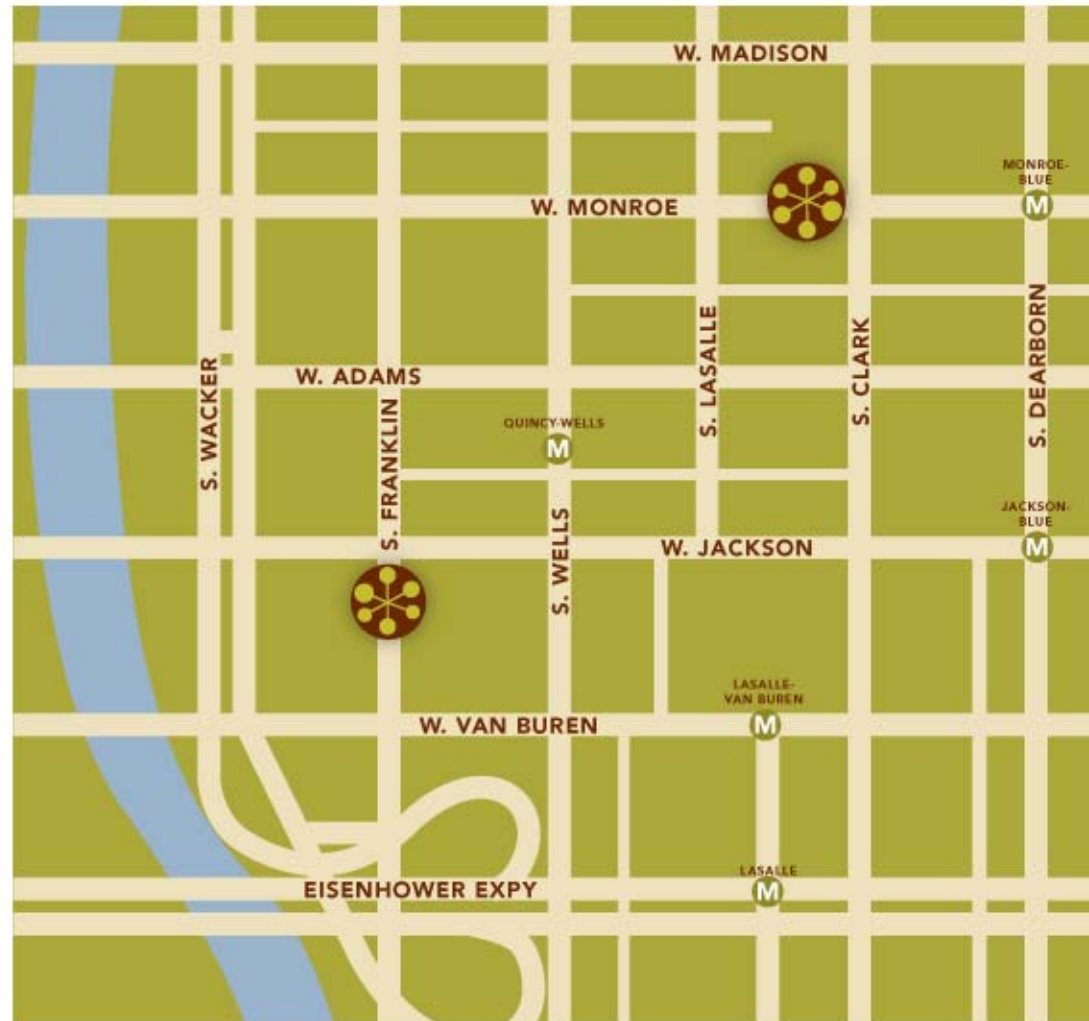

[www.sarahbecan.com](http://www.sarahbecan.com)  
[sarah.becan@gmail.com](mailto:sarah.becan@gmail.com)

**OMEGA**

PROJECT AERIAL VIEW

# Map Illustration

## I Dream of Falafel

I Dream of Falafel operates multiple locations in downtown Chicago. They needed an easy-to-understand map of their restaurants, one that included CTA "el" stop references for business commuters, who make up the bulk of their clientele.