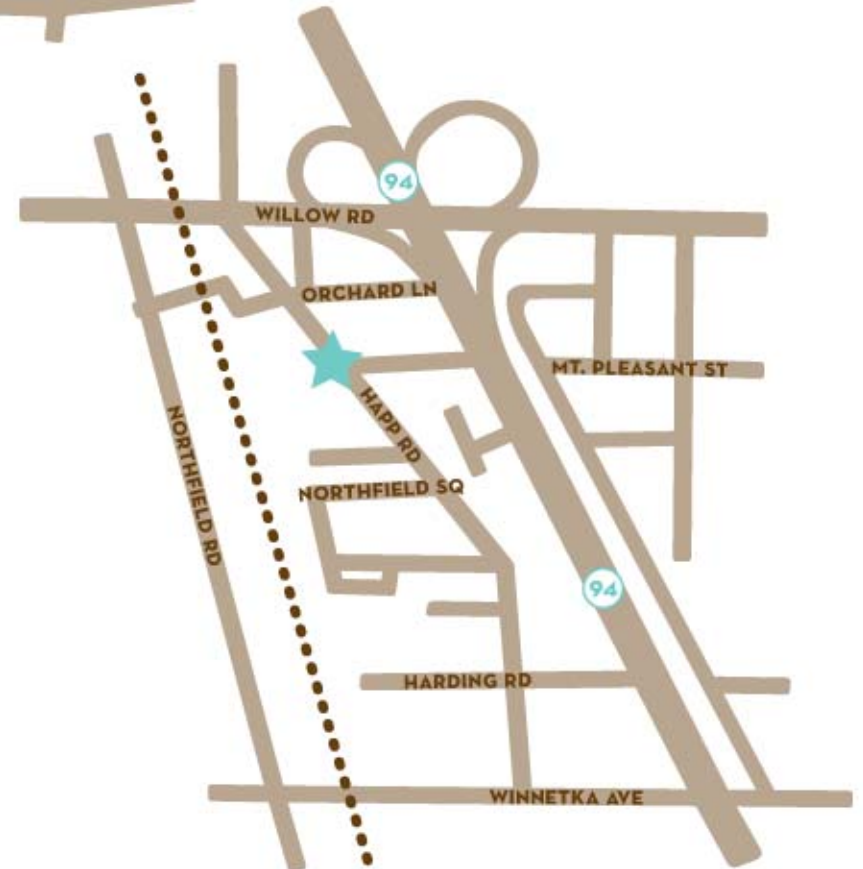

SARAH BECAN