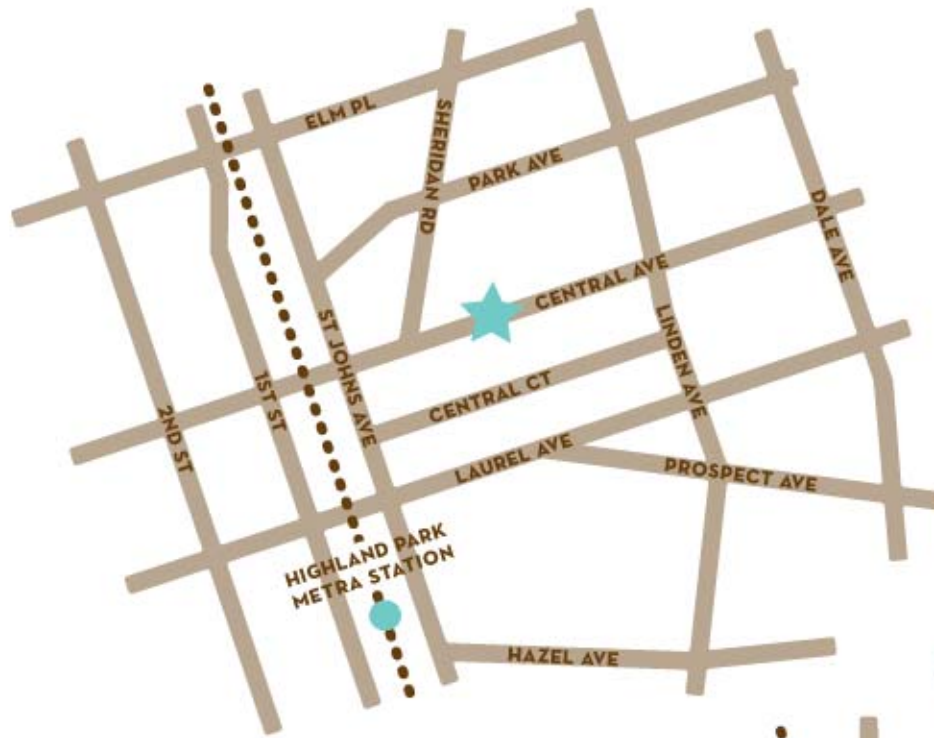

Map Illustration

Enaz

Enaz, a boutique clothing and jewelry shop in Highland Park, recently opened a second location in Northfield. They needed new location maps that conformed to their identity and overall color palette.